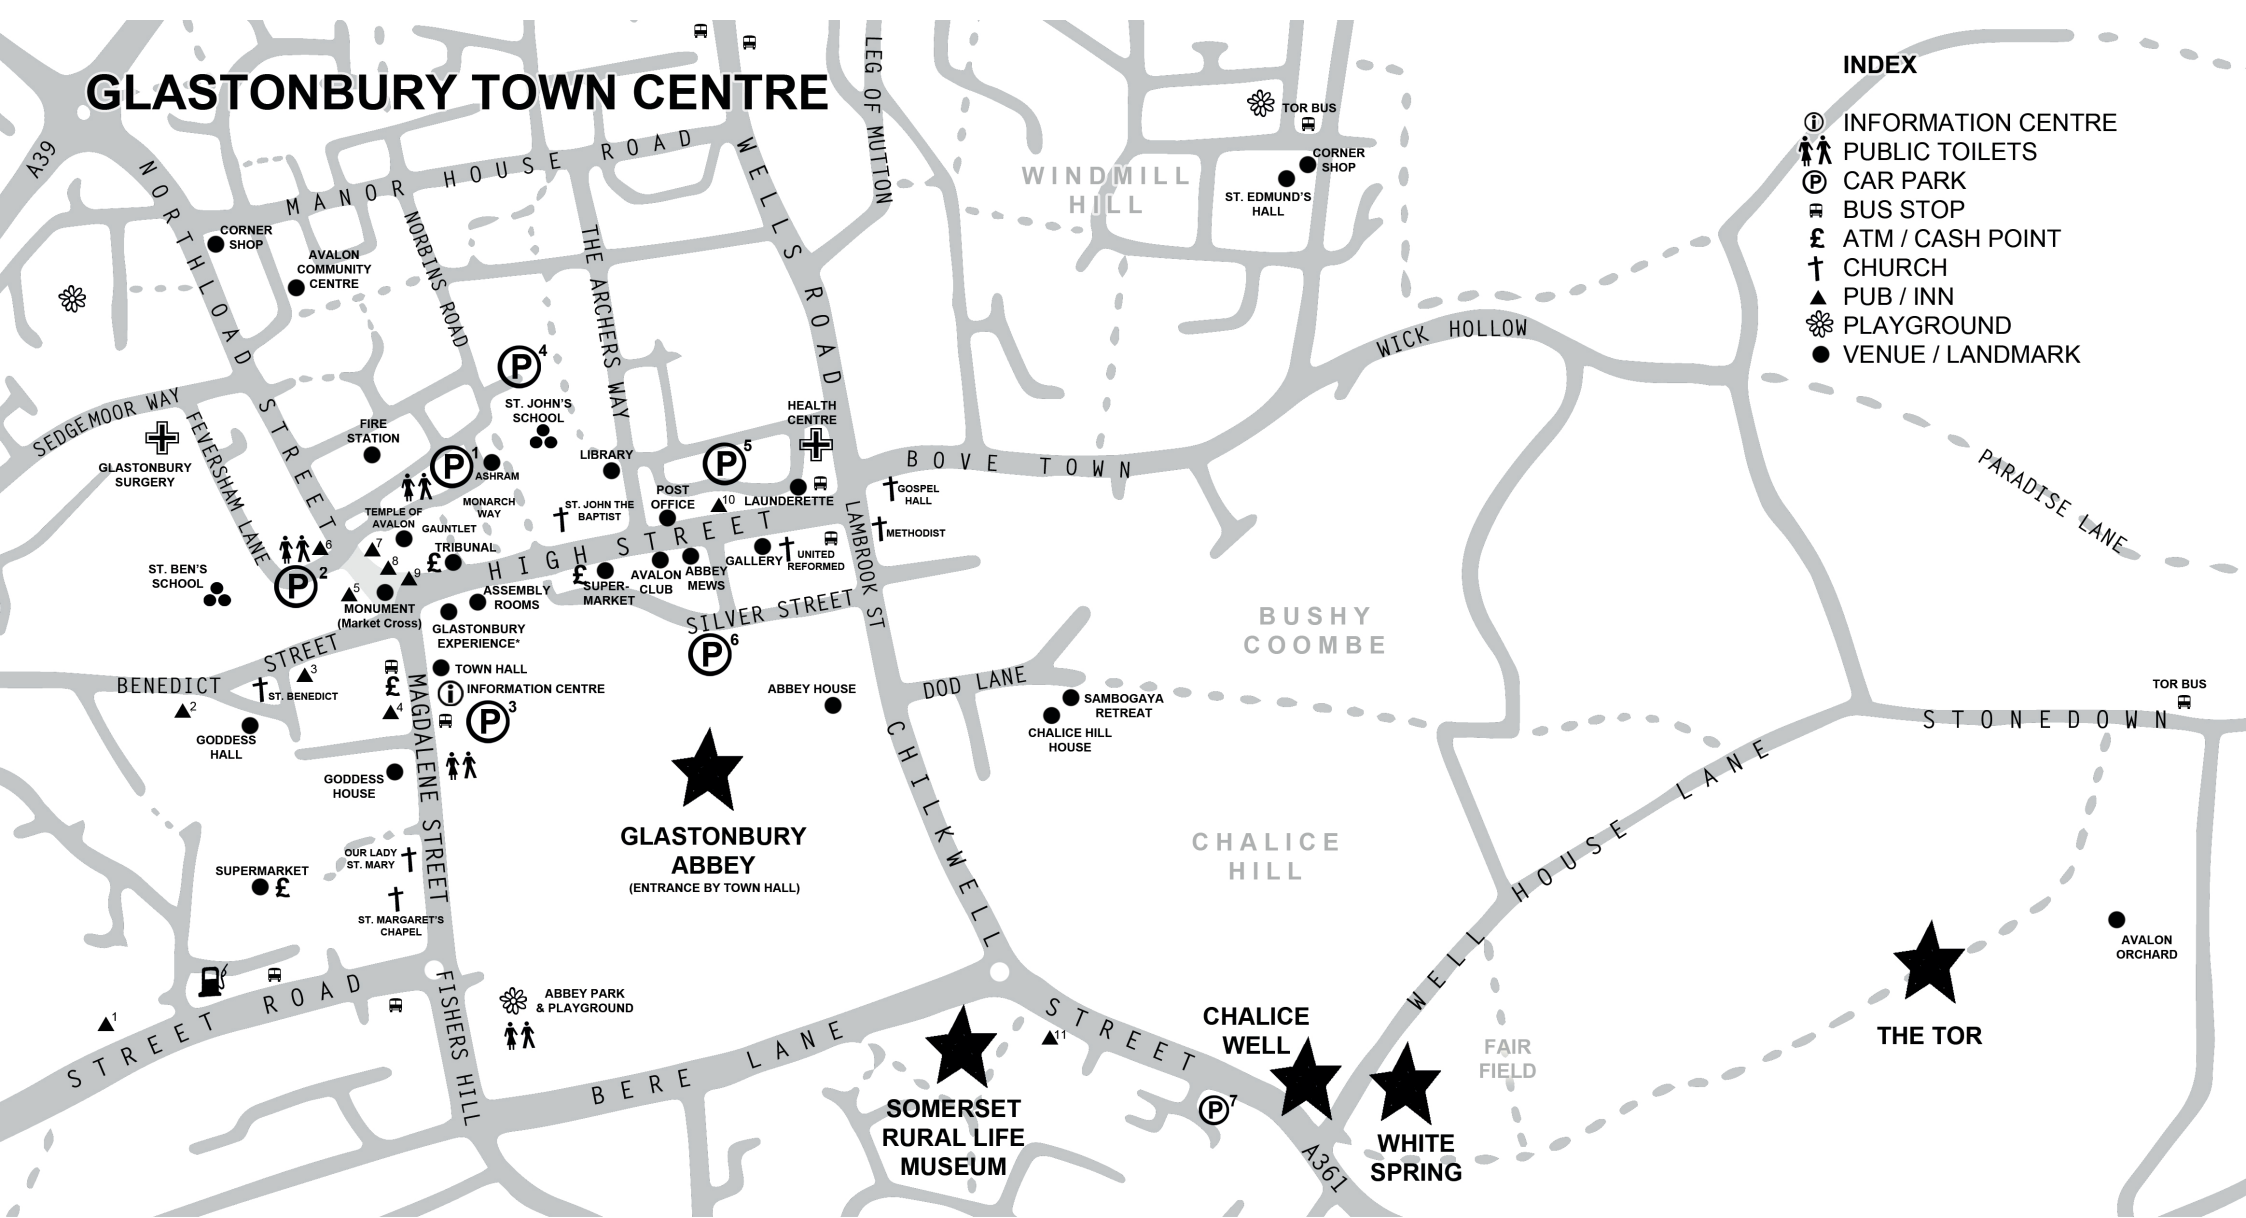

GLASTONBURY TOWN CENTRE

INDEX

- ① INFORMATION CENTRE
- 🚻 PUBLIC TOILETS
- Ⓟ CAR PARK
- 🚌 BUS STOP
- £ ATM / CASH POINT
- † CHURCH
- ▲ PUB / INN
- 🌳 PLAYGROUND
- VENUE / LANDMARK

GLASTONBURY INFORMATION CENTRE
ST. DUNSTANS HOUSE, 1 MAGDALENE STREET BA6 9EL .
TEL: 01458 831769
OPEN DAILY 10.00-15.00

THE TOR BUS
MENDIP COMMUNITY TRANSPORT (BLUE MINIBUS)
APRIL-SEPTEMBER (INCLUSIVE)
10.00 - 17.00 EVERY 30 MINUTES, 7 DAYS A WEEK.
(NO SERVICE AT 13.00 OR 13.30)
£4-ADULT / £2-CHILD RETURN FARE (UNDER 5's FREE) CASH ONLY
FROM ST. DUNSTANS CAR PARK BY THE INFORMATION CENTRE
ROUTE > ST DUNSTANS CAR PARK - BERE LANE - CHILKWELL STREET - COURSING BATCH - ASHWELL
LANE - TOR (STONEDOWN) - WICK HOLLOW - WINDMILL HILL - HIGH STREET - ST DUNSTANS CAR PARK .

1. **Ⓟ CAR PARKS**
1. 1 ST JOHNS BA6 9LJ
  2. 2 FEVERSHAM LANE BA6 9JJ
  3. 3 ST DUNSTANS BA6 9EH
  4. 4 NORBINS ROAD BA6 9JG
  5. 5 BUTT CLOSE BA6 9HY
  6. 6 SILVER STREET BA6 8BS
  7. 7 DRAPERS BA6 8DB

1. **▲ PUBS**
1. TOR LEISURE
  2. THE KING ARTHUR
  3. THE MITRE
  4. THE MARKET HOUSE
  5. THE KING WILLIAM
  6. THE WHO'D A THOUGHT IT
  7. QUEEN OF CUPS
  8. THE CROWN
  9. THE GEORGE AND PILGRIMS
  10. BECKETTS
  11. THE RIFFLEMANS ARMS

GLASTONBURY MARKETS; EVERY TUESDAY MORNING. OUTDOOR IN ST. DUNSTAN'S CAR PARK AND MAGDALENE STREET, INDOOR MARKET AT THE ASSEMBLY ROOMS AND COUNTRY MARKET IN THE TOWN HALL.
GLASTONBURY EXPERIENCE*- HOME TO THE LIBRARY OF AVALON, GODDESS TEMPLE, MIRACLE, STAR & AVALON ROOMS, AND THE BRIDGET HEALING CENTRE

Visit WWW.GLASTONBURYMURALTRAIL.CO.UK to download a free map of over 50 murals .

SUPPORT LOCAL RADIO - GFM 107.1
WWW.GLASTONBURYFM.CO.UK
PDF'S OF THE GLASTONBURY TOWN MAPS ARE AVAILABLE
TO DOWNLOAD FOR FREE FROM
WWW.THEKRUMBLEEMPIRE.COM/MAP
FOR MORE INFORMATION CONTACT KIMVONCOELS@HOTMAIL.COM

Contains OS data © Crown copyright and database right 2024